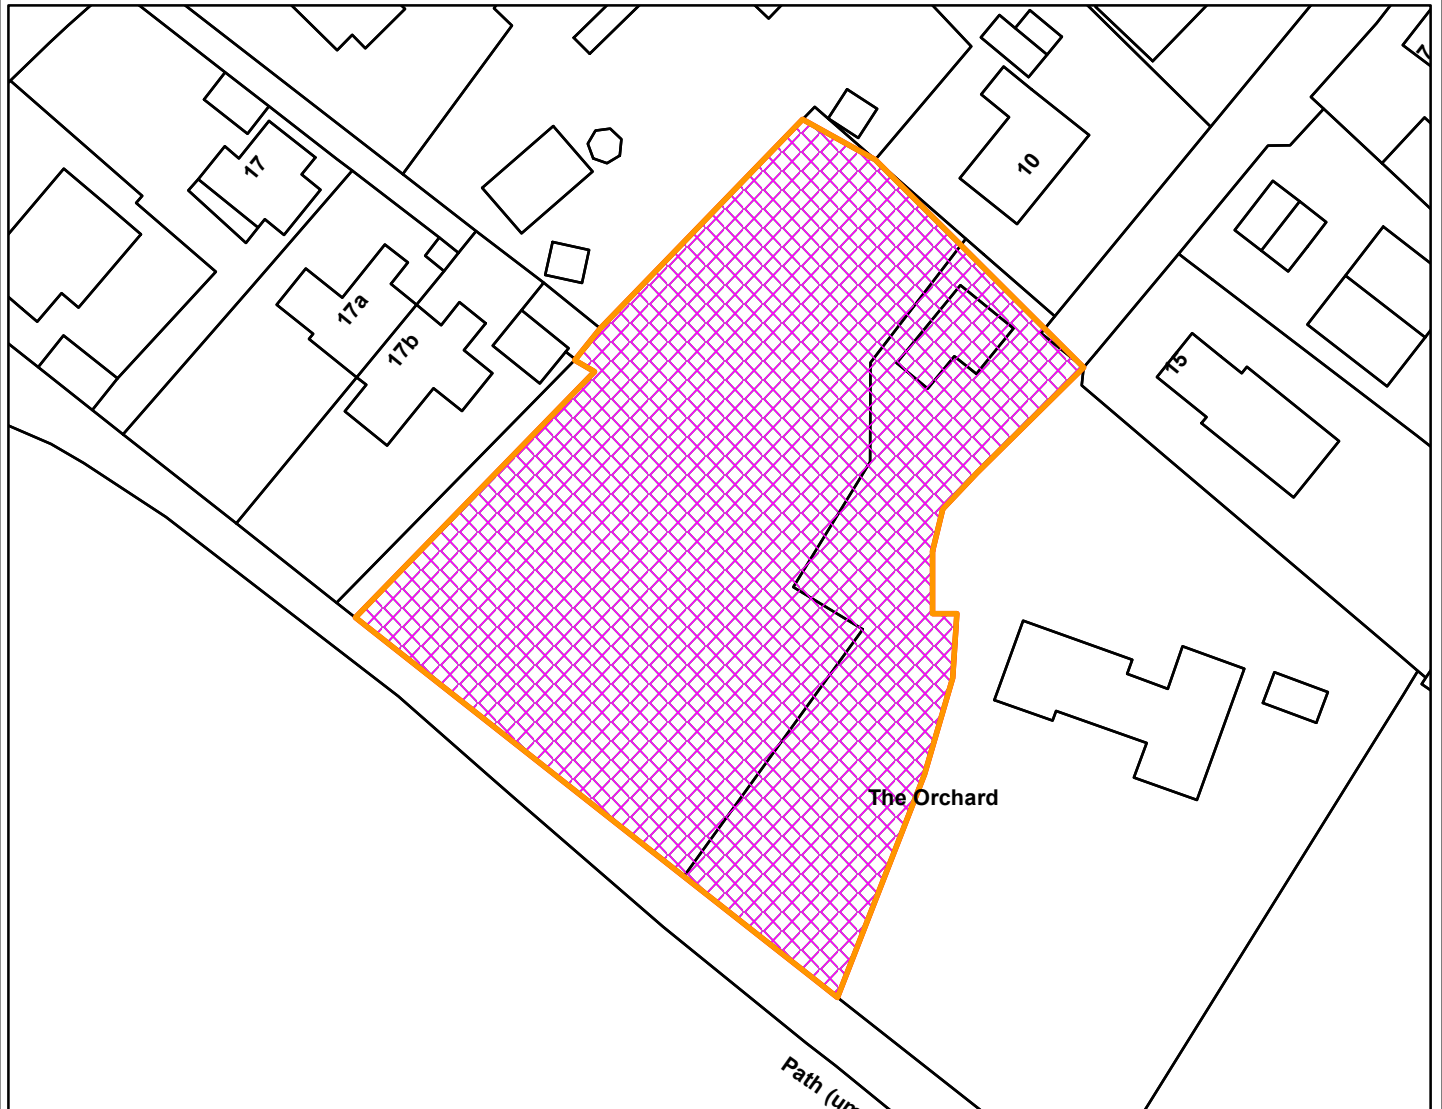

23/00932/F

Borough Council of
King's Lynn &
West Norfolk

The Orchard 17 Senters Road Dersingham PE31 6LJ

Legend

Scale: 1:750

Reproduced from the Ordnance Survey map with permission of the Controller of His Majesty's Stationery Office © Crown Copyright 2023.

Unauthorised reproduction infringes Crown Copyright and may lead to prosecution or civil proceedings.

Organisation	BCKLWN
Department	Department
Comments	Not Set
Date	15/07/2024
MSA Number	0100024314